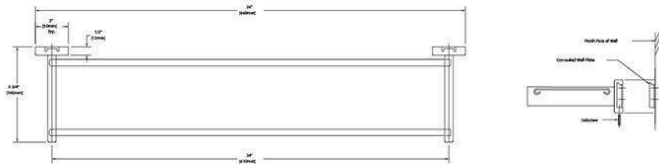

Mounting Type	Surface Mounted
Closed Projection	145mm
Blocking Required	Yes
Security Fixing	No
Number of Shelves	1
Number of Brackets	2
Product Warranty	1 Year

ADDITIONAL IMAGES

Bobrick B683x24 Toiletry Shelf - Polished Stainless Steel - 660mm w
Scan to view online and for additional product information , or call us on **1800 555 600**.

Print Date: 24/4/24