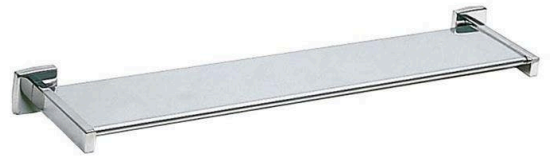

Bobrick B683x24 Toiletry Shelf - Polished Stainless Steel - 660mm w

SKU BOB683-24

MPNB-683X24

DESCRIPTION

Bobrick B683 Surface Mounted Toiletry Shelf

Edges are roll-formed for safety

Material

304 grade stainless steel

Finish

Bright polished stainless steel

Measurements

Projects 145mm from wall

Shelf 120mm wide

Bar length 610mm

Overall length 660mm

SPECIFICATION

MPN	B-683X24
Brand	Bobrick
Product Width	660mm
Product Height	50mm
Product Depth	145mm
Product Finish or Colour	Polished Stainless Steel (PSS)
Product Material	Stainless Steel
Includes Fixing Screws	Yes
AS1428.1 Compliant	No
Antiligature	No
Antimicrobial	No
Fixing	Concealed Fixed
Centre to Centre Distance	610mm
Open Projection	145mm

Bobrick B683x24 Toiletry Shelf - Polished Stainless Steel - 660mm w

Scan to view online and for additional product information , or call us on **1800 555 600**.

Print Date: 24/4/24

Mounting Type	Surface Mounted
Closed Projection	145mm
Blocking Required	Yes
Security Fixing	No
Number of Shelves	1
Number of Brackets	2
Product Warranty	1 Year