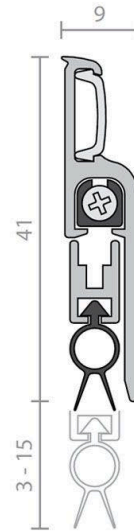

Raven RP60 Automatic Door Bottom Seal - 920mm - Clear Anodised Aluminium

SKU RP60-920CA

MPNR60C

DESCRIPTION

An adjustable, automatic door bottom seal which is spring loaded to lift clear of the floor when the door is opened. Operated automatically by pressure against the door stop on its adjusting screw and incorporates concealed fixings. The RP60 is self levelling and can be used in conjunction with Raven threshold plates such as the RP13 and RP82.

Location: Face mounted on the bottom of single and double butt hinged doors.

Min/Max Gap: 3mm to 15mm.

Finish: Satin clear (silver), bronze or bright gold anodised aluminium (15micron).

Fixing: Concealed screw fix. Zinc plated, cross recess head S.T. screws and cover strip supplied. Fixing holes are pre-slotted.

Seal: RP460. Black TPE.

Sizes: 915mm maximum (between door stops). Unit cuts back to 450mm (min).

Approvals

Fire AUS/NZ: NCC Spec. C3.4. AS1530.4 & AS/NZS 1905.1. NZ BC Compliance Doc. C/AS1 6.19.2 & App. C6.1.1.

Durability Tested to over 500,000 operating cycles without failure.

Patented.

SPECIFICATION

MPN	R60C
Brand	Raven
Product Height	41mm
Product Thickness	15mm
Door Seal Length	920mm
Product Length	920mm
Product Finish or Colour	Clear Anodised (CA)
Product Material	Aluminium
Includes Fixing Screws	Yes
Fire Tested	Yes
Suitable for Smoke Doors	Yes