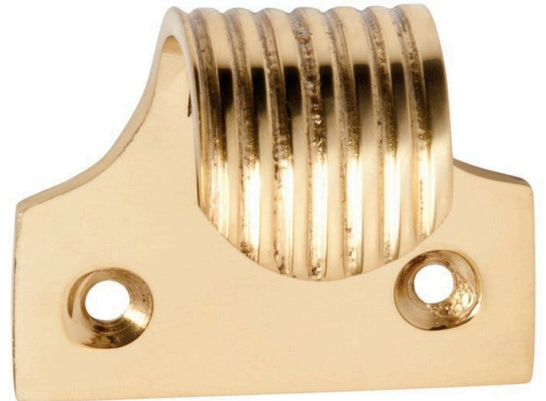

Since 1982

TRADCO

Defining the Details

Tradco 1635 Sash Window Lift Reeded - Polished Brass

SKU THA-1635

MPN1635

DESCRIPTION

Tradco 1635 Sash Lift Reeded PB

Material

Solid brass

Suitability

Suits internal residential applications

Finish

Polished brass

Features

Height 40mm x Width 44mm x Projection 28mm

SPECIFICATION

MPN	1635
Brand	TradCo
Product Width	44mm
Product Height	40mm
Product Depth	28mm
Product Finish or Colour	Polished Brass (PB)
Product Material	Brass
Includes Fixing Screws	Yes
Fixing	Visible Fixed
Product Warranty	1 Year Mechanical