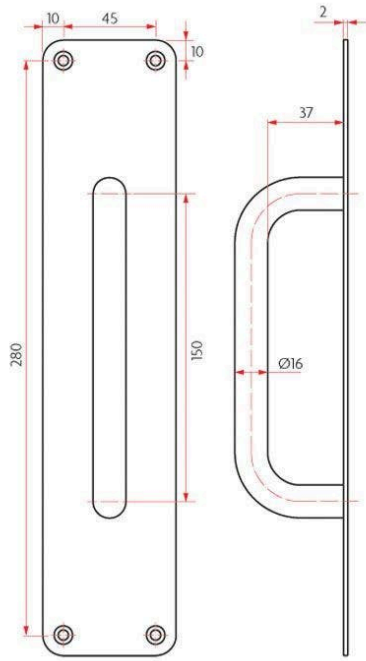

Sabre 300x65mm Pull Plate Visible Fix With 150mm D Pull Handle - Satin Stainless Steel
Scan to view online and for additional product information , or call us on **1800 555 600**.

Print Date: 25/4/24