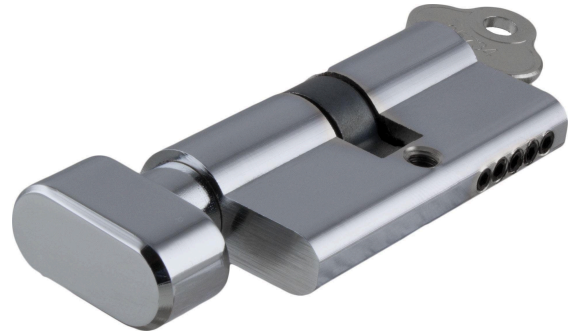

Since 1982

TRADCO

Defining the Details

Tradco Euro Cylinder and Turn - Fixed Cam - Chrome Plate - 60mm

SKU THA-2052

MPN2052

DESCRIPTION

Tradco 2052 Euro Cyl Key/Thu 5 Pin 60mm CP

Material

Solid brass

Finish

Chrome plate

Features

Length 60mm

5 pin euro cylinder

SPECIFICATION

MPN	2052
Brand	TradCo
Product Width	17mm
Product Height	33mm
Product Length	80mm
Product Finish or Colour	Chrome Polish (CP)
Product Material	Brass
Cam Type	Fixed
Cylinder Keyway	C4
Number of Pins / Wafers	5 Pin
Number of Keys Included	2
Product Warranty	1 Year

Tradco Euro Cylinder and Turn - Fixed Cam - Chrome Plate - 60mm

Scan to view online and for additional product information , or call us on **1800 555 600**.

Print Date: 20/4/24