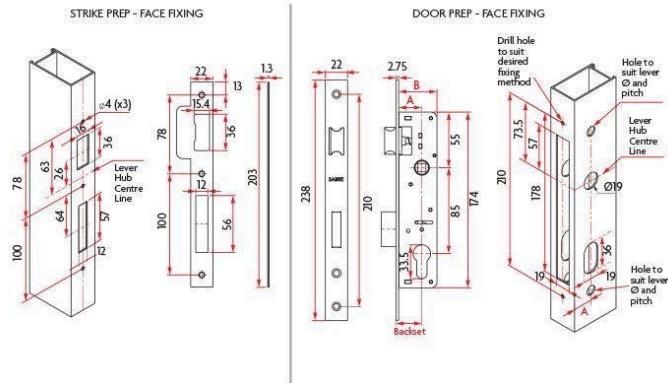

## SPECIFICATION

|                                 |                             |
|---------------------------------|-----------------------------|
| <b>MPN</b>                      | SAB-EML85-35-SSS            |
| <b>Brand</b>                    | Sabre                       |
| <b>Product Height</b>           | 238mm                       |
| <b>Product Width</b>            | 22mm                        |
| <b>Product Depth</b>            | 50.75mm                     |
| <b>Projection or Length</b>     | 15mm                        |
| <b>Product Finish or Colour</b> | Satin Stainless Steel (SSS) |
| <b>Product Material</b>         | Steel / Zinc                |
| <b>Lock Backset</b>             | 35mm                        |
| <b>Includes Fixing Screws</b>   | Yes                         |
| <b>Bolt / Latch Material</b>    | Zinc                        |
| <b>Fire Rating</b>              | No                          |
| <b>Fire Tested</b>              | No                          |
| <b>Hold Open Type</b>           | No                          |
| <b>Includes Cylinder</b>        | No                          |
| <b>Cylinder Cut Out Profile</b> | Euro                        |
| <b>Includes Strike Plate</b>    | Yes                         |
| <b>Handing</b>                  | Reversible                  |

## ADDITIONAL IMAGES

| Code             | Backset | Dimension A | Dimension B |
|------------------|---------|-------------|-------------|
| SAB-EML85-25-SSS | 25mm    | 23mm        | 38mm        |
| SAB-EML85-30-SSS | 30mm    | 28mm        | 43mm        |
| SAB-EML85-35-SSS | 35mm    | 33mm        | 48mm        |