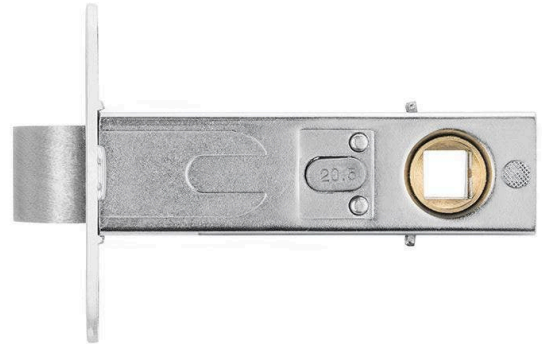

# Yale Simplicity Tubular Latch - Latch Only - Satin Stainless Steel - 60mm

SKU LWYSH1LATCH

MPNYSH1LATCH

### Yale Simplicity Latch Stainless Steel

The Yale Simplicity® Series door furniture is finished in 304 grade stainless steel making it ideally suited to compliment modern apartment interiors. Conforming to the specific requirements of multi-residential developments, the Simplicity Series includes 2 hour fire rating and features two AS1428.1 compliant lever options in both passage and privacy configurations. The Privacy Lever Sets come complete with privacy latches. The Passage Lever Sets are sold separately from the passage latches for use with both tubular latches and mortice locks. Standard turn knobs and oval cylinder escutcheons are available.

### Dimensions

Faceplate - 57mm L x 25.4mm W

Backset - 60mm

## SPECIFICATION

MPN	YSH1LATCH
Brand	Yale
Product Width	25.4mm
Product Height	57mm
Product Finish or Colour	Satin Stainless Steel (SSS)
Product Material	Varied Metals
Lock Backset	60mm

**Yale Simplicity Tubular Latch - Latch Only - Satin Stainless Steel - 60mm**