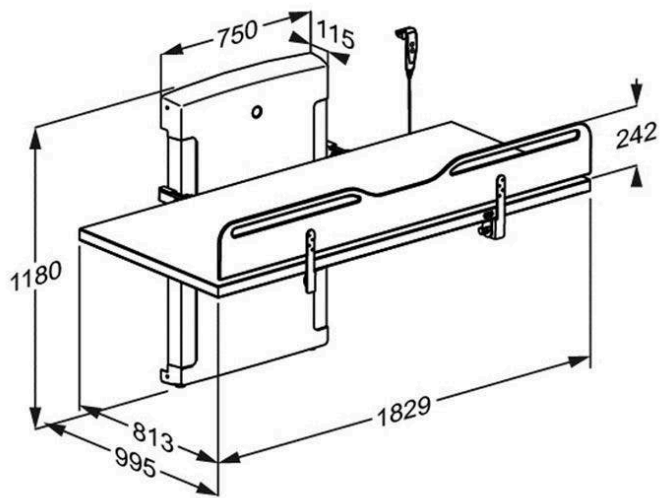

Suitability

Suitable for schools, daycares, hospitals

Colour

White

Features

813mm x 1829mm

Manually foldable

Electrically height adjustable with buttons placed in table front

Incl. safety rail, body belt and wired remote control

Excludes fixing kit

Maximum load: 200 kg. When the table is loaded with 200 kg, each mounting bolt supports 33 kg.

This product has been tested statically with a load of 500 kg as the IEC 60601-standard requires testing with safety factor 2.5.

SPECIFICATION

MPN	R8574572000
Brand	Pressalit
Product Width	1829mm
Product Height	1180mm
Projection or Length	995mm
Product Finish or Colour	White (WHT)
Product Material	Stainless Steel
Includes Fixing Screws	Yes
Fixing	Concealed Fixed
Mounting Type	Surface Mounted
Blocking Required	Yes

Pressalit R8574572000 Changing Table

Scan to view online and for additional product information , or call us on **1800 555 600**.

Print Date: 25/4/24

Max Door Weight 200kg
Product Warranty 3 Years

ADDITIONAL IMAGES