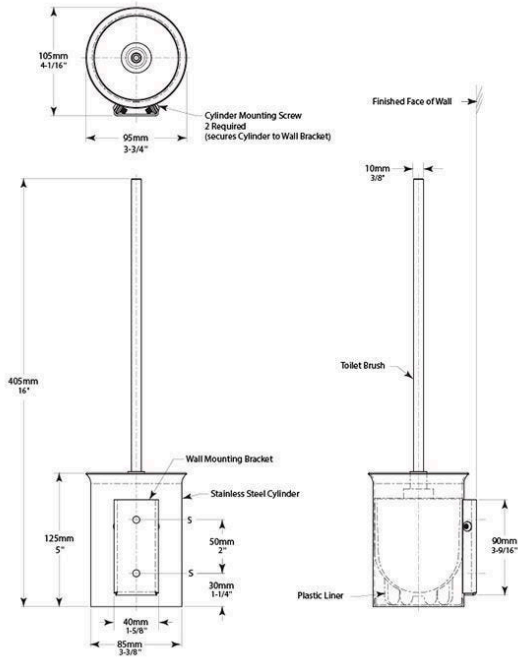

Bobrick B5446 Toilet Brush Holder - Cubicle Series - Polished Stainless Steel

SKU BOB5446

MPNB-5446

DESCRIPTION

Bobrick B5446 Cubicle Collection Toilet Brush Holder - PSS

Water reservoir included
Stainless steel handle with replaceable nylon brush head

Material

304 grade stainless steel

Finish

Polished stainless steel

Dimensions

Overall height 405mm
Projection 105mm

SPECIFICATION

MPN	B-5446
Brand	Bobrick
Product Width	85mm
Product Height	405mm
Product Finish or Colour	Chrome Polish (CP)
Product Material	304 Stainless Steel
Fixing	Concealed Fixed
Product Warranty	1 Year

ADDITIONAL IMAGES

Bobrick B5446 Toilet Brush Holder - Cubicle Series - Polished Stainless Steel
Scan to view online and for additional product information , or call us on **1800 555 600**.

Print Date: 26/4/24