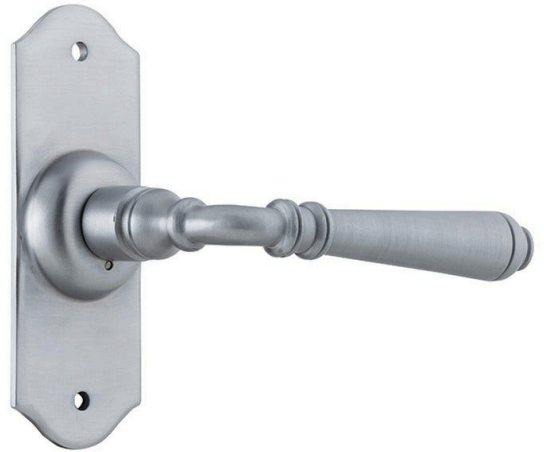

Since 1982

TRADCO

Defining the Details

Tradco 0751 Reims Lever on Short Backplate - Satin Chrome

SKU THA-0751

MPN0751

DESCRIPTION

Tradco 0751 Reims Lever on Short Backplate - SC

The French-inspired of the Reims gives it a refined and classic look that is sure to last. One of our most adaptable designs, this lever will help you instil the French Provincial aesthetic or simply elevate the standing of any space.

Features

Forged Brass

Face Fix

Satin Chrome

Suits internal or external application

Width 40mm x Height 110mm x Projection 70mm

SPECIFICATION

MPN	0751
Brand	TradCo
Product Width	43mm
Product Height	110mm
Projection or Length	65mm
Product Finish or Colour	Satin Chrome (SC)
Product Material	Brass
Includes Fixing Screws	Yes
Suitable for Door Type	Timber Doors
Square / Round Face	Round
Spindle Size	7.6mm
Fixing	Visible Fixed
Product Warranty	10 Years

Tradco 0751 Reims Lever on Short Backplate - Satin Chrome

Scan to view online and for additional product information , or call us on **1800 555 600**.

Print Date: 23/4/24