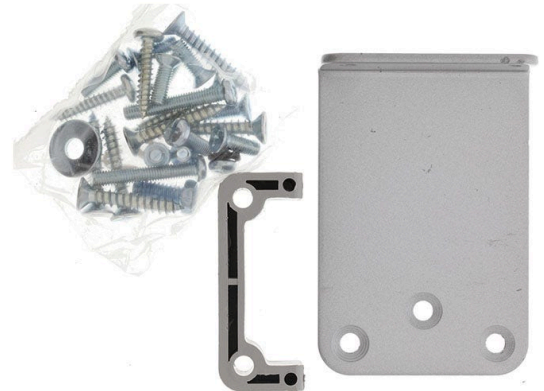

# Lockwood 2024 Door Closer Parallel Arm Bracket Only - Silver

SKU LWSP2024-10SIL

MPN SP2024-10SIL

### Lockwood 2024 Parallel Arm Bracket Silver

Suits Lockwood 2024 Door Closer Series

## SPECIFICATION

<b>MPN</b>	SP2024-10SIL
<b>Brand</b>	Lockwood
<b>Product Finish or Colour</b>	Silver (SIL)
<b>Product Material</b>	Forged Steel
<b>Includes Fixing Screws</b>	Yes
<b>Max Door Width</b>	1600mm