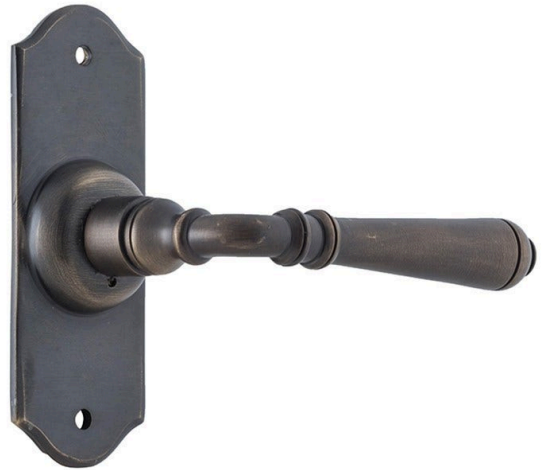

Since 1982

TRADCO

Defining the Details

Tradco 0776 Reims Lever on Short Backplate - Antique Brass

SKU THA-0776

MPN0776

DESCRIPTION

Tradco 0776 Reims Lever on Short Backplate - AB

The French-inspired of the Reims gives it a refined and classic look that is sure to last. One of our most adaptable designs, this lever will help you instil the French Provincial aesthetic or simply elevate the standing of any space.

Features

Forged Brass

Face Fix

Antique Brass

Suits internal or external application

Width 40mm x Height 110mm x Projection 70mm

SPECIFICATION

MPN	0776
Brand	TradCo
Product Width	43mm
Product Height	110mm
Projection or Length	65mm
Product Finish or Colour	Antique Brass (AB)
Product Material	Brass
Includes Fixing Screws	Yes
Suitable for Door Type	Timber Doors
Square / Round Face	Round
Spindle Size	7.6mm
Fixing	Visible Fixed
Product Warranty	10 Years

Tradco 0776 Reims Lever on Short Backplate - Antique Brass

Scan to view online and for additional product information , or call us on **1800 555 600**.

Print Date: 27/4/24