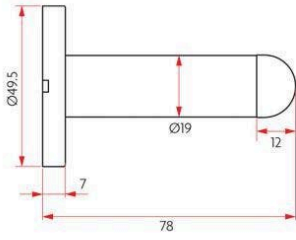

Sabre 500 Door Stop Rose Mount - Satin Stainless Steel

Scan to view online and for additional product information , or call us on **1800 555 600**.

Print Date: 24/4/24