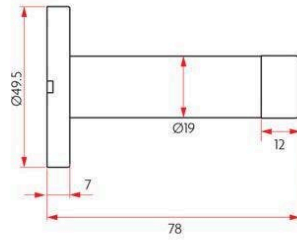

Sabre 500 Door Stop Rose Mount - Satin Stainless Steel

Scan to view online and for additional product information , or call us on **1800 555 600**.

Print Date: 24/4/24