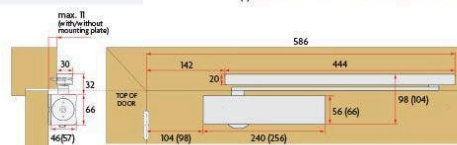

Suits for pull side applications only.

Adjustable Back Check

10yr mechanical warranty

Silver finish

SPECIFICATION

MPN	SAB-DCCA514-PULL-SIL
Brand	Sabre
Product Width	46mm
Product Height	56mm
Product Length	240mm
Product Finish or Colour	Silver (SIL)
Product Material	Extruded Aluminium
Includes Fixing Screws	Yes
AS1428.1 Compliant	Yes
Fire Tested	Yes
Spring Strength	Size 1-4 (EN1-4)
Back Check Valve	Yes
Hold Open Type	Optional
Cam Action	Yes
Adjustable Closing Speed	Yes
Delayed Action	No
Hold Open Position	Adjustable to 120°
Arm Type	Slide Rail Track Arm
Push / Pull Side Mounting	Pull
Includes PA Bracket	No
Max Door Width	1100mm
Product Warranty	10 Years

Sabre 514 Cam Action Pull Side Door Closer - Silver

Scan to view online and for additional product information , or call us on **1800 555 600**.

Print Date: 20/4/24

ADDITIONAL IMAGES

PULL BODY

() indicates cover installation dimensions.

DOOR MOUNT
PULL SIDE
MAX OPENING 180°

TRANSOM MOUNT
PUSH SIDE
MAX OPENING 120°

PUSH BODY

DOOR MOUNT
PUSH SIDE
MAX OPENING 120°
(inc. angle bracket)

TRANSOM MOUNT
PULL SIDE
MAX OPENING 180°

Sabre 514 Cam Action Pull Side Door Closer - Silver