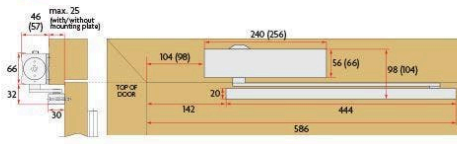

Suits for pull side applications only.

Adjustable Back Check

10yr mechanical warranty

Silver finish

SPECIFICATION

MPN	SAB-DCCA514-PULL-SIL
Brand	Sabre
Product Width	46mm
Product Height	56mm
Product Length	240mm
Product Finish or Colour	Silver (SIL)
Product Material	Extruded Aluminium
Includes Fixing Screws	Yes
AS1428.1 Compliant	Yes
Fire Tested	Yes
Spring Strength	Size 1-4 (EN1-4)
Back Check Valve	Yes
Hold Open Type	Optional
Cam Action	Yes
Adjustable Closing Speed	Yes
Delayed Action	No
Hold Open Position	Adjustable to 120°
Arm Type	Slide Rail Track Arm
Push / Pull Side Mounting	Pull
Includes PA Bracket	No
Max Door Width	1100mm
Product Warranty	10 Years

Sabre 514 Cam Action Pull Side Door Closer - Silver

Scan to view online and for additional product information , or call us on **1800 555 600**.

Print Date: 20/4/24

ADDITIONAL IMAGES

PULL BODY

() indicates cover installation dimensions.

DOOR MOUNT
PULL SIDE
MAX OPENING 180°

TRANSOM MOUNT
PUSH SIDE
MAX OPENING 120°

PUSH BODY

DOOR MOUNT
PUSH SIDE
MAX OPENING 120°
(inc. angle bracket)

TRANSOM MOUNT
PULL SIDE
MAX OPENING 180°

Sabre 514 Cam Action Pull Side Door Closer - Silver