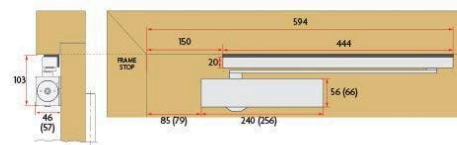

Sabre 514 Cam Action Pull Side Door Closer - Silver

Scan to view online and for additional product information , or call us on **1800 555 600**.

Print Date: 20/4/24

ADDITIONAL IMAGES

PULL BODY

() indicates cover installation dimensions.

DOOR MOUNT
PULL SIDE
MAX OPENING 180°

TRANSOM MOUNT
PUSH SIDE
MAX OPENING 120°

PUSH BODY

DOOR MOUNT
PUSH SIDE
MAX OPENING 120°
(inc. angle bracket)

TRANSOM MOUNT
PULL SIDE
MAX OPENING 180°

Sabre 514 Cam Action Pull Side Door Closer - Silver