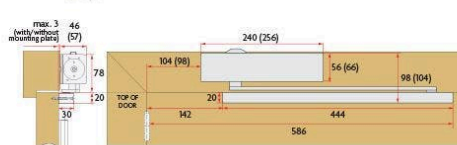

Sabre 514 Cam Action Pull Side Door Closer - Silver

Scan to view online and for additional product information , or call us on **1800 555 600**.

Print Date: 20/4/24

ADDITIONAL IMAGES

PULL BODY

() indicates cover installation dimensions.

DOOR MOUNT
PULL SIDE
MAX OPENING 180°

TRANSOM MOUNT
PUSH SIDE
MAX OPENING 120°

PUSH BODY

DOOR MOUNT
PUSH SIDE
MAX OPENING 120°
(inc. angle bracket)

TRANSOM MOUNT
PULL SIDE
MAX OPENING 180°

Sabre 514 Cam Action Pull Side Door Closer - Silver