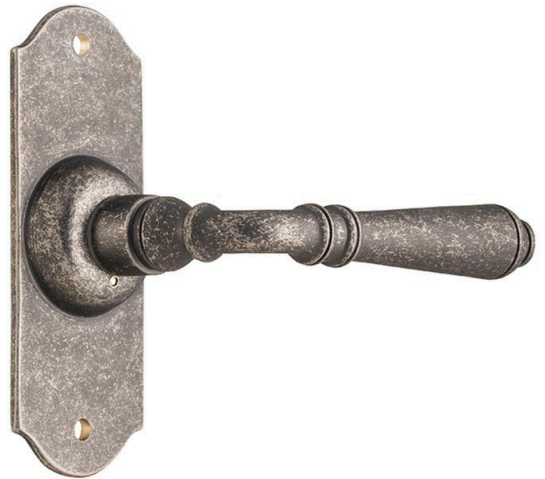

Since 1982

TRADCO

Defining the Details

Tradco 6359 Reims Lever on Short Backplate - Rumbled Nickel

SKU THA-6359

MPN6359

DESCRIPTION

Tradco 6359 Reims Lever on Short Backplate - RN

The French-inspired of the Reims gives it a refined and classic look that is sure to last. One of our most adaptable designs, this lever will help you instil the French Provincial aesthetic or simply elevate the standing of any space.

Features

Forged Brass

Face Fix

Rumbled Nickel

Suits internal or external application

Width 40mm x Height 110mm x Projection 70mm

SPECIFICATION

MPN	6359
Brand	TradCo
Product Width	43mm
Product Height	110mm
Projection or Length	65mm
Product Finish or Colour	Rumbled Nickel (RN)
Product Material	Brass
Includes Fixing Screws	Yes
Suitable for Door Type	Timber Doors
Square / Round Face	Round
Spindle Size	7.6mm
Fixing	Visible Fixed
Product Warranty	10 Years

Tradco 6359 Reims Lever on Short Backplate - Rumbled Nickel

Scan to view online and for additional product information , or call us on **1800 555 600**.

Print Date: 26/4/24