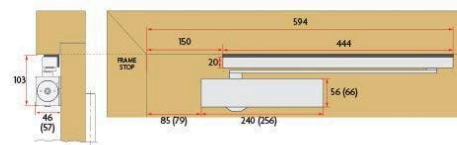

Suits for pull side applications only.

Adjustable Back Check

10yr mechanical warranty

Satin stainless steel finish

SPECIFICATION

MPN	SAB-DCCA514-PULL-SSS
Brand	Sabre
Product Width	57mm
Product Height	66mm
Product Length	256mm
Product Finish or Colour	Satin Stainless Steel (SSS)
Product Material	Extruded Aluminium
Includes Fixing Screws	Yes
AS1428.1 Compliant	Yes
Fire Tested	Yes
Spring Strength	Size 1-4 (EN1-4)
Back Check Valve	Yes
Hold Open Type	Optional
Cam Action	Yes
Adjustable Closing Speed	Yes
Delayed Action	No
Hold Open Position	Adjustable to 120°
Arm Type	Slide Rail Track Arm
Push / Pull Side Mounting	Pull
Includes PA Bracket	No
Max Door Width	1100mm
Product Warranty	10 Years

() indicates cover installation dimensions.

DOOR MOUNT
PULL SIDE
MAX OPENING 180°

TRANSOM MOUNT
PUSH SIDE
MAX OPENING 120°

PUSH BODY

DOOR MOUNT
PUSH SIDE
MAX OPENING 120°
(inc. angle bracket)

TRANSOM MOUNT
PULL SIDE
MAX OPENING 180°