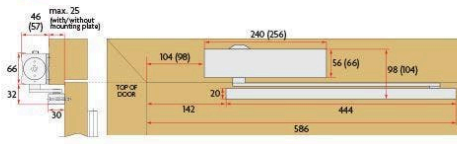

Suits for pull side applications only.

Adjustable Back Check

10yr mechanical warranty

Satin stainless steel finish

SPECIFICATION

MPN	SAB-DCCA514-PULL-SSS
Brand	Sabre
Product Width	57mm
Product Height	66mm
Product Length	256mm
Product Finish or Colour	Satin Stainless Steel (SSS)
Product Material	Extruded Aluminium
Includes Fixing Screws	Yes
AS1428.1 Compliant	Yes
Fire Tested	Yes
Spring Strength	Size 1-4 (EN1-4)
Back Check Valve	Yes
Hold Open Type	Optional
Cam Action	Yes
Adjustable Closing Speed	Yes
Delayed Action	No
Hold Open Position	Adjustable to 120°
Arm Type	Slide Rail Track Arm
Push / Pull Side Mounting	Pull
Includes PA Bracket	No
Max Door Width	1100mm
Product Warranty	10 Years

Sabre 514 Cam Action Pull Side Door Closer - Satin Stainless Steel

Scan to view online and for additional product information , or call us on **1800 555 600**.

Print Date: 28/4/24

ADDITIONAL IMAGES

PULL BODY

() indicates cover installation dimensions.

DOOR MOUNT
PULL SIDE
MAX OPENING 180°

TRANSOM MOUNT
PUSH SIDE
MAX OPENING 120°

PUSH BODY

DOOR MOUNT
PUSH SIDE
MAX OPENING 120°
(inc. angle bracket)

TRANSOM MOUNT
PULL SIDE
MAX OPENING 180°