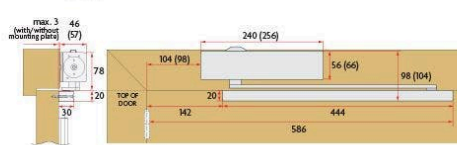

Suits for pull side applications only.

Adjustable Back Check

10yr mechanical warranty

Satin stainless steel finish

SPECIFICATION

MPN	SAB-DCCA514-PULL-SSS
Brand	Sabre
Product Width	57mm
Product Height	66mm
Product Length	256mm
Product Finish or Colour	Satin Stainless Steel (SSS)
Product Material	Extruded Aluminium
Includes Fixing Screws	Yes
AS1428.1 Compliant	Yes
Fire Tested	Yes
Spring Strength	Size 1-4 (EN1-4)
Back Check Valve	Yes
Hold Open Type	Optional
Cam Action	Yes
Adjustable Closing Speed	Yes
Delayed Action	No
Hold Open Position	Adjustable to 120°
Arm Type	Slide Rail Track Arm
Push / Pull Side Mounting	Pull
Includes PA Bracket	No
Max Door Width	1100mm
Product Warranty	10 Years

() indicates cover installation dimensions.

DOOR MOUNT
PULL SIDE
MAX OPENING 180°

TRANSOM MOUNT
PUSH SIDE
MAX OPENING 120°

PUSH BODY

DOOR MOUNT
PUSH SIDE
MAX OPENING 120°
(inc. angle bracket)

TRANSOM MOUNT
PULL SIDE
MAX OPENING 180°