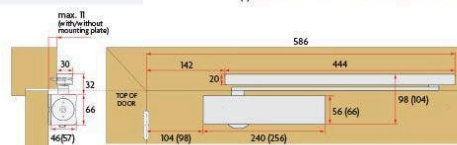

Suits for pull side applications only.

Adjustable Back Check

10yr mechanical warranty

Satin stainless steel finish

SPECIFICATION

MPN	SAB-DCCA514-PULL-SSS
Brand	Sabre
Product Width	57mm
Product Height	66mm
Product Length	256mm
Product Finish or Colour	Satin Stainless Steel (SSS)
Product Material	Extruded Aluminium
Includes Fixing Screws	Yes
AS1428.1 Compliant	Yes
Fire Tested	Yes
Spring Strength	Size 1-4 (EN1-4)
Back Check Valve	Yes
Hold Open Type	Optional
Cam Action	Yes
Adjustable Closing Speed	Yes
Delayed Action	No
Hold Open Position	Adjustable to 120°
Arm Type	Slide Rail Track Arm
Push / Pull Side Mounting	Pull
Includes PA Bracket	No
Max Door Width	1100mm
Product Warranty	10 Years

Sabre 514 Cam Action Pull Side Door Closer - Satin Stainless Steel

Scan to view online and for additional product information , or call us on **1800 555 600**.

Print Date: 28/4/24

ADDITIONAL IMAGES

PULL BODY

() indicates cover installation dimensions.

DOOR MOUNT
PULL SIDE
MAX OPENING 180°

TRANSOM MOUNT
PUSH SIDE
MAX OPENING 120°

PUSH BODY

DOOR MOUNT
PUSH SIDE
MAX OPENING 120°
(inc. angle bracket)

TRANSOM MOUNT
PULL SIDE
MAX OPENING 180°