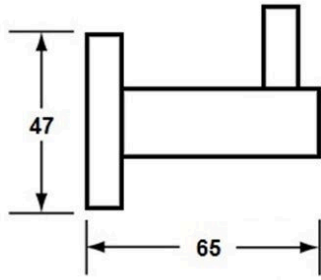

Accessible compliant when installed in accordance with AS1428.1. guidelines

SPECIFICATION

MPN	DESIGNER_2709
Brand	Metlam
Product Width	47mm
Product Height	51mm
Projection or Length	65mm
Product Diameter	47mm
Product Finish or Colour	Matte Black (MB)
Product Material	Stainless Steel
Includes Fixing Screws	Yes
Antiligature	No
Fixing	Concealed Fixed
Max Door Weight	8kg
Security Fixing	No
Number of Hooks	1
Product Warranty	1 Year

ADDITIONAL IMAGES

Metlam ML2709 Hat and Coat Hook - Designer Black

Scan to view online and for additional product information , or call us on **1800 555 600**.

Print Date: 20/4/24

Grub Screw

Fixing Plate

Metlam ML2709 Hat and Coat Hook - Designer Black