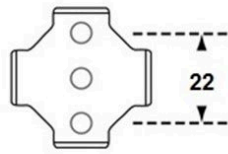

Accessible compliant when installed in accordance with AS1428.1. guidelines

SPECIFICATION

MPN	DESIGNER_2709
Brand	Metlam
Product Width	47mm
Product Height	51mm
Projection or Length	65mm
Product Diameter	47mm
Product Finish or Colour	Matte Black (MB)
Product Material	Stainless Steel
Includes Fixing Screws	Yes
Antiligature	No
Fixing	Concealed Fixed
Max Door Weight	8kg
Security Fixing	No
Number of Hooks	1
Product Warranty	1 Year

ADDITIONAL IMAGES

Metlam ML2709 Hat and Coat Hook - Designer Black

Scan to view online and for additional product information , or call us on **1800 555 600**.

Print Date: 20/4/24

Grub Screw

Fixing Plate

Metlam ML2709 Hat and Coat Hook - Designer Black