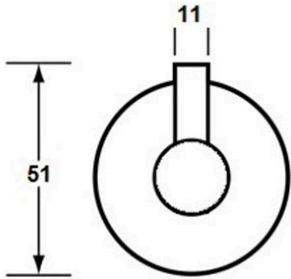

Accessible compliant when installed in accordance with AS1428.1. guidelines

SPECIFICATION

MPN	DESIGNER_2709
Brand	Metlam
Product Width	47mm
Product Height	51mm
Projection or Length	65mm
Product Diameter	47mm
Product Finish or Colour	Matte Black (MB)
Product Material	Stainless Steel
Includes Fixing Screws	Yes
Antiligature	No
Fixing	Concealed Fixed
Max Door Weight	8kg
Security Fixing	No
Number of Hooks	1
Product Warranty	1 Year

ADDITIONAL IMAGES

Metlam ML2709 Hat and Coat Hook - Designer Black

Scan to view online and for additional product information , or call us on **1800 555 600**.

Print Date: 20/4/24

Grub Screw

Fixing Plate

Metlam ML2709 Hat and Coat Hook - Designer Black