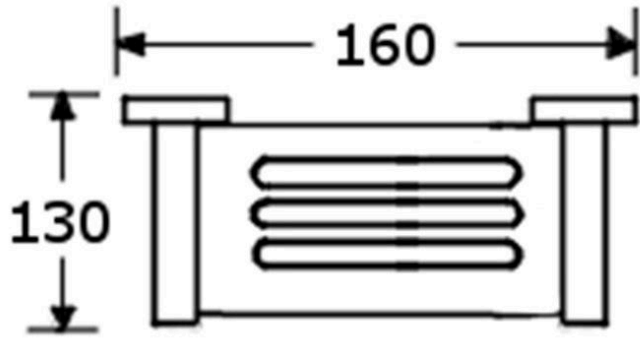

Metlam ML2711 Soap Dish - Designer Black

Scan to view online and for additional product information , or call us on **1800 555 600**.

Print Date: 27/4/24