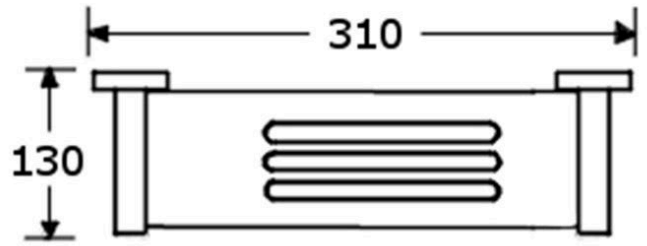

Metlam ML2712 Bathroom Shelf Soap Dish - Designer Black

Scan to view online and for additional product information , or call us on **1800 555 600**.

Print Date: 26/4/24