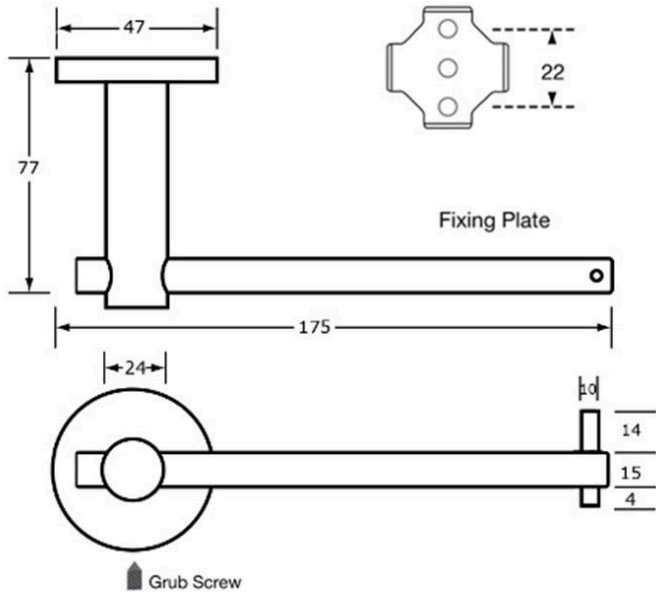

Metlam ML700 Toilet Roll Holder - Designer Black

Scan to view online and for additional product information , or call us on **1800 555 600**.

Print Date: 27/4/24