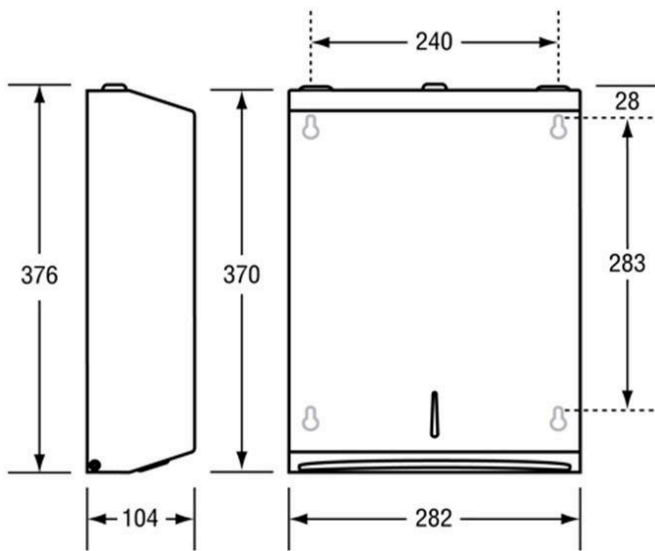

Metlam ML725 Paper Towel Dispenser -Multi-Fold Model -Designer Black
Scan to view online and for additional product information , or call us on **1800 555 600**.

Print Date: 19/4/24