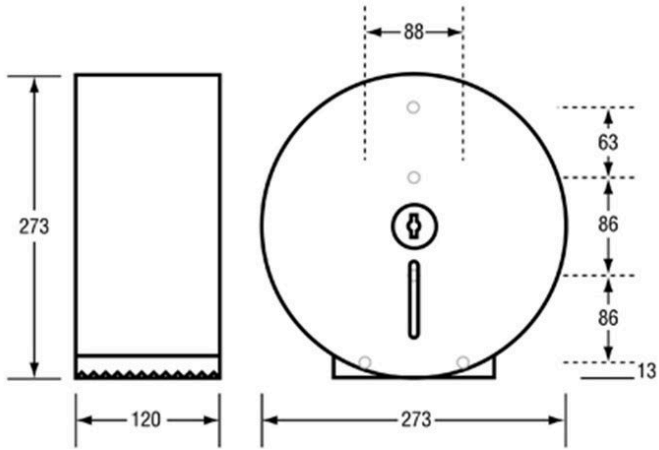

Metlam ML841 Toilet Roll Dispenser - Jumbo Model - Designer Black
Scan to view online and for additional product information , or call us on **1800 555 600**.

Print Date: 20/4/24