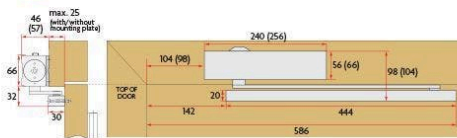

SPECIFICATION

MPN	SAB-DCCA514-PUSH-SIL
Brand	Sabre
Product Width	46mm
Product Height	56mm
Product Length	240mm
Product Finish or Colour	Silver (SIL)
Product Material	Extruded Aluminium
Includes Fixing Screws	Yes
AS1428.1 Compliant	Yes
Fire Tested	Yes
Spring Strength	Size 1-4 (EN1-4)
Back Check Valve	Yes
Hold Open Type	Optional
Cam Action	Yes
Adjustable Closing Speed	Yes
Delayed Action	No
Hold Open Position	Adjustable to 120°
Arm Type	Slide Rail Track Arm
Push / Pull Side Mounting	Push
Includes PA Bracket	No
Max Door Width	1100mm

ADDITIONAL IMAGES

PULL BODY

() indicates cover installation dimensions.

DOOR MOUNT
PULL SIDE
MAX OPENING 180°

TRANSOM MOUNT
PUSH SIDE
MAX OPENING 120°

PUSH BODY

DOOR MOUNT
PUSH SIDE
MAX OPENING 120°
(inc. angle bracket)

TRANSOM MOUNT
PULL SIDE
MAX OPENING 180°

Sabre 514 Cam Action Push Side Door Closer - Silver
Scan to view online and for additional product information , or call us on **1800 555 600**.

Print Date: 25/4/24