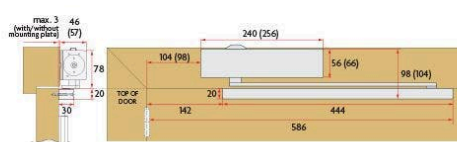

SPECIFICATION

MPN	SAB-DCCA514-PUSH-SIL
Brand	Sabre
Product Width	46mm
Product Height	56mm
Product Length	240mm
Product Finish or Colour	Silver (SIL)
Product Material	Extruded Aluminium
Includes Fixing Screws	Yes
AS1428.1 Compliant	Yes
Fire Tested	Yes
Spring Strength	Size 1-4 (EN1-4)
Back Check Valve	Yes
Hold Open Type	Optional
Cam Action	Yes
Adjustable Closing Speed	Yes
Delayed Action	No
Hold Open Position	Adjustable to 120°
Arm Type	Slide Rail Track Arm
Push / Pull Side Mounting	Push
Includes PA Bracket	No
Max Door Width	1100mm

ADDITIONAL IMAGES

PULL BODY

() indicates cover installation dimensions.

DOOR MOUNT
PULL SIDE
MAX OPENING 180°

TRANSOM MOUNT
PUSH SIDE
MAX OPENING 120°

PUSH BODY

DOOR MOUNT
PUSH SIDE
MAX OPENING 120°
(inc. angle bracket)

TRANSOM MOUNT
PULL SIDE
MAX OPENING 180°

Sabre 514 Cam Action Push Side Door Closer - Silver
Scan to view online and for additional product information , or call us on **1800 555 600**.

Print Date: 25/4/24