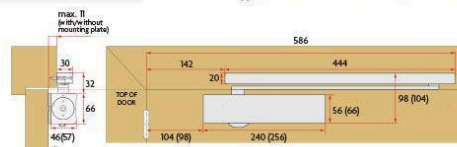

SPECIFICATION

MPN	SAB-DCCA514-PUSH-SIL
Brand	Sabre
Product Width	46mm
Product Height	56mm
Product Length	240mm
Product Finish or Colour	Silver (SIL)
Product Material	Extruded Aluminium
Includes Fixing Screws	Yes
AS1428.1 Compliant	Yes
Fire Tested	Yes
Spring Strength	Size 1-4 (EN1-4)
Back Check Valve	Yes
Hold Open Type	Optional
Cam Action	Yes
Adjustable Closing Speed	Yes
Delayed Action	No
Hold Open Position	Adjustable to 120°
Arm Type	Slide Rail Track Arm
Push / Pull Side Mounting	Push
Includes PA Bracket	No
Max Door Width	1100mm

Sabre 514 Cam Action Push Side Door Closer - Silver

Scan to view online and for additional product information , or call us on **1800 555 600**.

Print Date: 25/4/24

Product Warranty
Shop by Collection

10 Years
Sabre 514 Series

ADDITIONAL IMAGES

PULL BODY

() indicates cover installation dimensions.

DOOR MOUNT
PULL SIDE
MAX OPENING 180°

TRANSOM MOUNT
PUSH SIDE
MAX OPENING 120°

PUSH BODY

DOOR MOUNT
PUSH SIDE
MAX OPENING 120°
(inc. angle bracket)