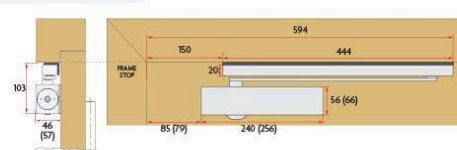

SPECIFICATION

MPN	SAB-DCCA514-PUSH-SIL
Brand	Sabre
Product Width	46mm
Product Height	56mm
Product Length	240mm
Product Finish or Colour	Silver (SIL)
Product Material	Extruded Aluminium
Includes Fixing Screws	Yes
AS1428.1 Compliant	Yes
Fire Tested	Yes
Spring Strength	Size 1-4 (EN1-4)
Back Check Valve	Yes
Hold Open Type	Optional
Cam Action	Yes
Adjustable Closing Speed	Yes
Delayed Action	No
Hold Open Position	Adjustable to 120°
Arm Type	Slide Rail Track Arm
Push / Pull Side Mounting	Push
Includes PA Bracket	No
Max Door Width	1100mm

ADDITIONAL IMAGES

PULL BODY

() indicates cover installation dimensions.

DOOR MOUNT
PULL SIDE
MAX OPENING 180°

TRANSOM MOUNT
PUSH SIDE
MAX OPENING 120°

PUSH BODY

DOOR MOUNT
PUSH SIDE
MAX OPENING 120°
(inc. angle bracket)

TRANSOM MOUNT
PULL SIDE
MAX OPENING 180°

Sabre 514 Cam Action Push Side Door Closer - Silver
Scan to view online and for additional product information , or call us on **1800 555 600**.

Print Date: 25/4/24