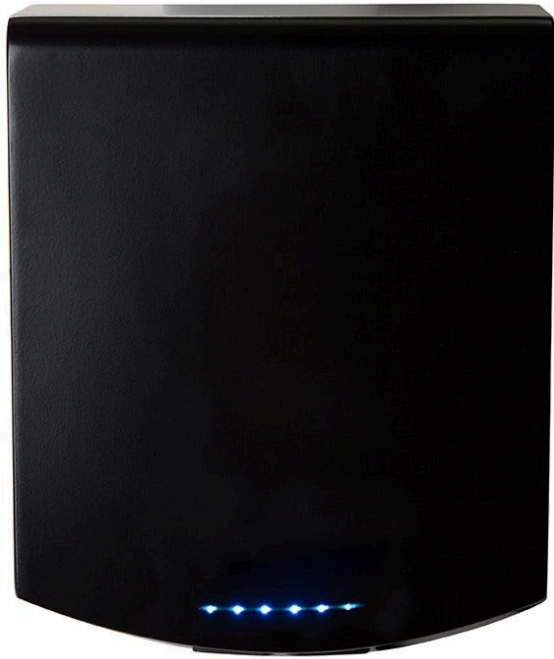

Metlam Eclipse Hand Dryer - Designer Black

SKU MLECLIPSE-DESIGNER

MPNML_ECLIPSE_DESIGNER

DESCRIPTION

Metlam Designer Eclipse Auto Operation Hand Dryer - Black

Patented high-flow dual air outlets

220mm W x 287.9mm H x 100mm D

Unit can be hard wired by electrician or used with cord and plug provided

Accessible compliant when installed in accordance with AS1428.1 guidelines

SPECIFICATION

MPN	ML_ECLIPSE_DESIGNER
Brand	Metlam
Product Height	287.9mm
Product Width	220mm
Projection or Length	100mm
Product Depth	100mm
Product Finish or Colour	Black (BLK)
Product Material	Steel
AS1428.1 Compliant	Yes
Mounting Type	Surface Mounted
Blocking Required	Yes
Activation	Infrared Sensor
Air Type	Hot
Drying Time	Under 15s
Voltage	240V AC
Wattage	500W
Security Fixing	Yes
dB Level	72 dB
Product Warranty	5 Years

ADDITIONAL IMAGES

Metlam Eclipse Hand Dryer - Designer Black

Scan to view online and for additional product information , or call us on **1800 555 600**.

Print Date: 19/4/24

Metlam Eclipse Hand Dryer - Designer Black