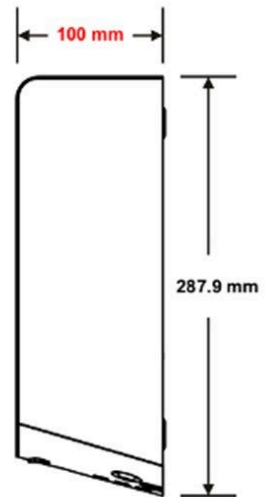

Metlam Eclipse Hand Dryer - Designer Black

Scan to view online and for additional product information , or call us on **1800 555 600**.

Print Date: 19/4/24