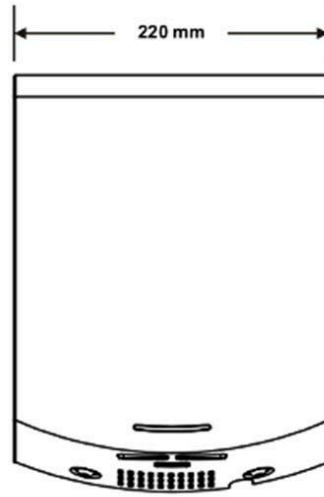

Metlam Eclipse Hand Dryer - Designer Black

Scan to view online and for additional product information , or call us on **1800 555 600**.

Print Date: 19/4/24