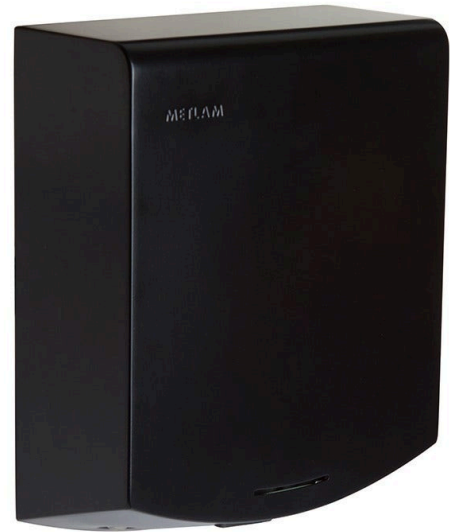

Metlam Eclipse Hand Dryer - Designer Black

SKU MLECLIPSE-DESIGNER

MPNML_ECLIPSE_DESIGNER

DESCRIPTION

Metlam Designer Eclipse Auto Operation Hand Dryer - Black

Patented high-flow dual air outlets

220mm W x 287.9mm H x 100mm D

Unit can be hard wired by electrician or used with cord and plug provided

Accessible compliant when installed in accordance with AS1428.1 guidelines

SPECIFICATION

MPN	ML_ECLIPSE_DESIGNER
Brand	Metlam
Product Height	287.9mm
Product Width	220mm
Projection or Length	100mm
Product Depth	100mm
Product Finish or Colour	Black (BLK)
Product Material	Steel
AS1428.1 Compliant	Yes
Mounting Type	Surface Mounted
Blocking Required	Yes
Activation	Infrared Sensor
Air Type	Hot
Drying Time	Under 15s
Voltage	240V AC
Wattage	500W
Security Fixing	Yes
dB Level	72 dB
Product Warranty	5 Years