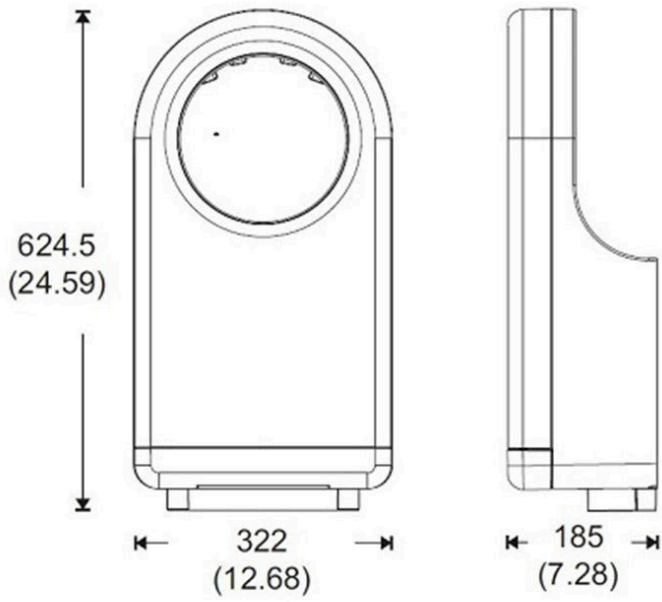

Metlam EcoMoRound Hand Dryer - High Speed - Black

Scan to view online and for additional product information , or call us on **1800 555 600**.

Print Date: 27/4/24