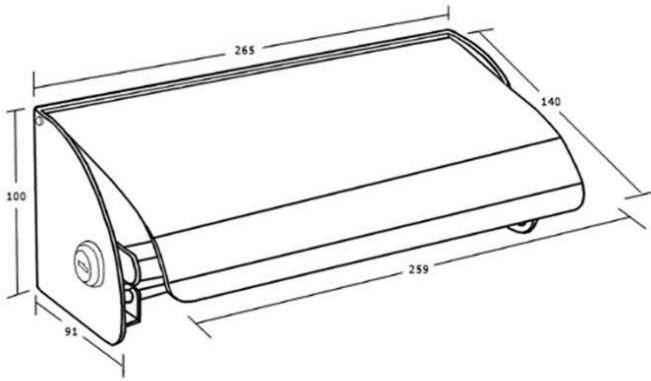

Metlam ML267 Toilet Roll Holder Double - Satin Stainless Steel

Scan to view online and for additional product information , or call us on **1800 555 600**.

Print Date: 23/4/24