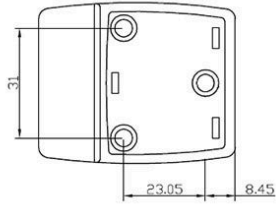

Metlam Moda Toilet Partition Door Bumper - Satin Chrome

Scan to view online and for additional product information , or call us on **1800 555 600**.

Print Date: 17/4/24