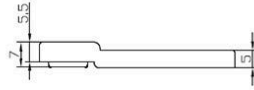

Metlam Moda Toilet Partition Door Bumper - Satin Chrome

Scan to view online and for additional product information , or call us on **1800 555 600**.

Print Date: 17/4/24