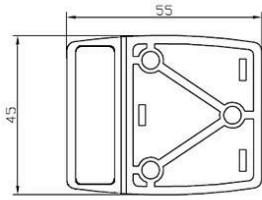

Metlam Moda Toilet Partition Door Bumper - Satin Chrome

Scan to view online and for additional product information , or call us on **1800 555 600**.

Print Date: 17/4/24