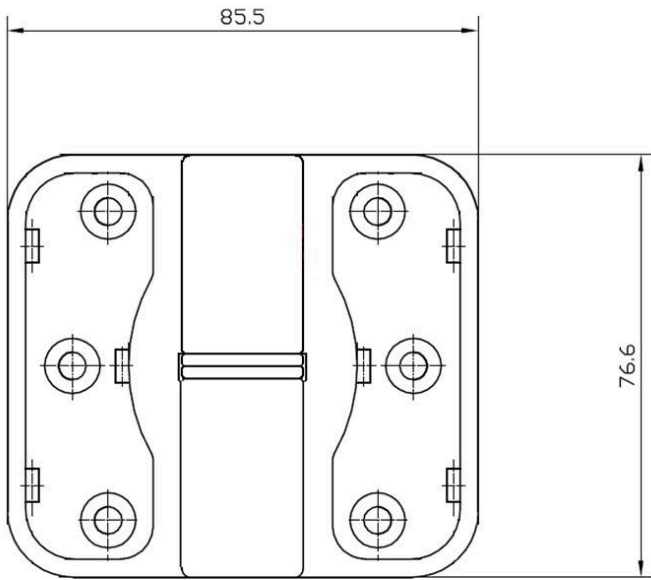

Metlam Moda Toilet Partition Spring Hinge - Right Hand - Satin Chrome

MLMODAHINGE-RH-SCP

PRODUCT OPTIONS

Fixing Method: No Fixing
Screw Fixing
Bolt Through

DESCRIPTION

Metlam Moda Spring Hinge - RH - SCP

Spring assisted door opening/door closing
Fully adjustable spring to suit door - no tension to full tension spring
Reversible hold open / hold closed
Lift off capability
Load rating 15 Kg per hinge
2 hinges per door up to 30Kgs
For doors over 30Kg allow for 15Kg per hinge

SPECIFICATION

MPN	MODAHINGE_RH__SCP
Brand	Metlam
Product Height	76.6mm
Product Width	85.5mm
Product Finish or Colour	Satin Chrome (SC)
Product Material	Zinc Diecast
Max Door Weight	15kg
Includes Fixing Screws	No
Fixing	Concealed Fixed
Handing	Right Hand
Product Warranty	1 Year

ADDITIONAL IMAGES

Metlam Moda Toilet Partition Spring Hinge - Right Hand - Satin Chrome
Scan to view online and for additional product information , or call us on **1800 555 600**.

Print Date: 27/4/24

Metlam Moda Toilet Partition Spring Hinge - Right Hand - Satin Chrome
Scan to view online and for additional product information , or call us on **1800 555 600**.