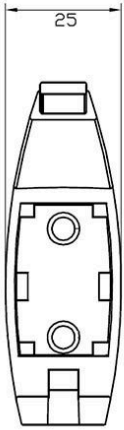

Metlam Moda Hat and Coat Hook - Satin Chrome
Scan to view online and for additional product information , or call us on **1800 555 600**.

Print Date: 21/4/24