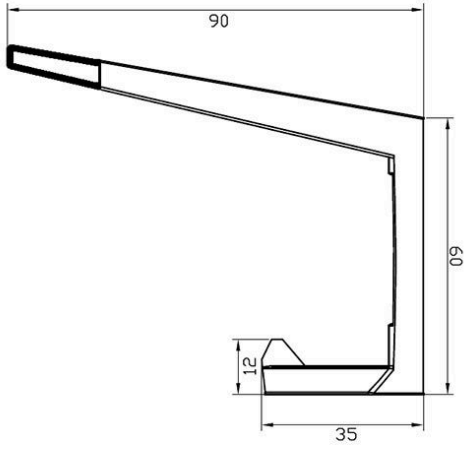

Metlam Moda Hat and Coat Hook - Satin Chrome
Scan to view online and for additional product information , or call us on **1800 555 600**.

Print Date: 21/4/24