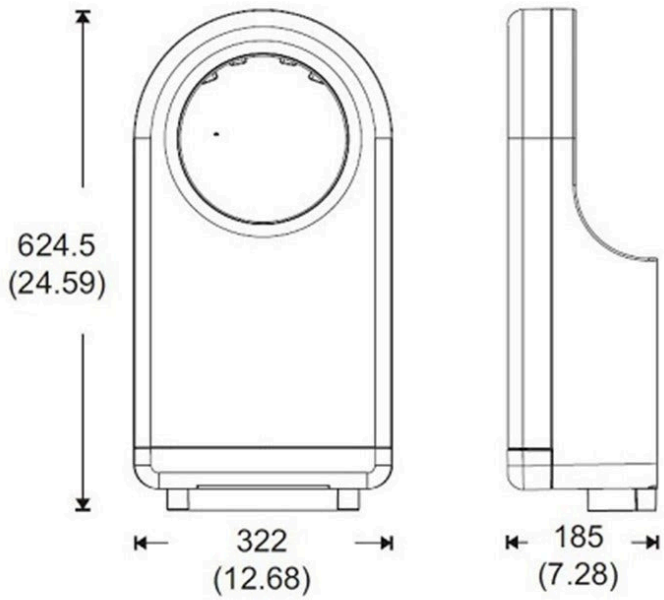

Metlam EcoMoRound Hand Dryer - High Speed - Silver

Scan to view online and for additional product information , or call us on **1800 555 600**.

Print Date: 25/4/24