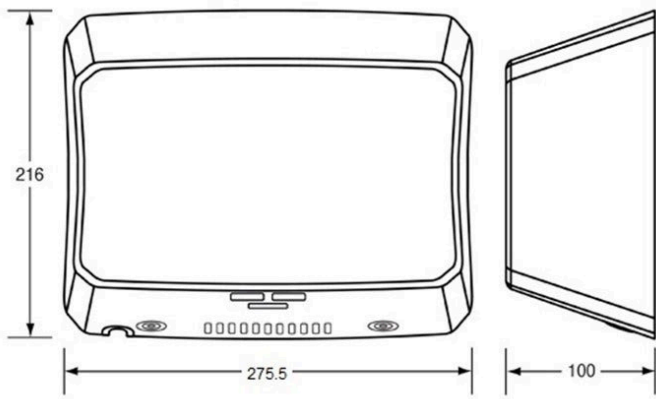

Metlam Eco Slender Hand Dryer - White

Scan to view online and for additional product information , or call us on **1800 555 600**.

Print Date: 21/4/24