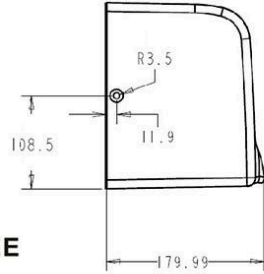

UL CE EMC RoHS WEEE