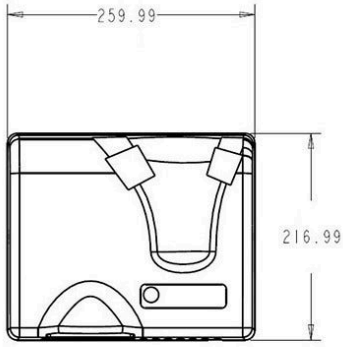

UL CE EMC RoHS WEEE

Metlam ML1800 Hand Dryer ABS - White

Scan to view online and for additional product information , or call us on **1800 555 600**.

Print Date: 26/4/24