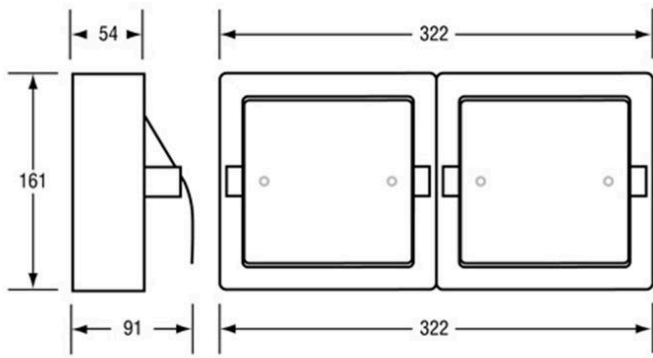

Metlam ML263-SM-S Toilet Roll Holder Double - Satin Stainless Steel
*Scan to view online and for additional product information , or call us on **1800 555 600**.*

Print Date: 24/4/24