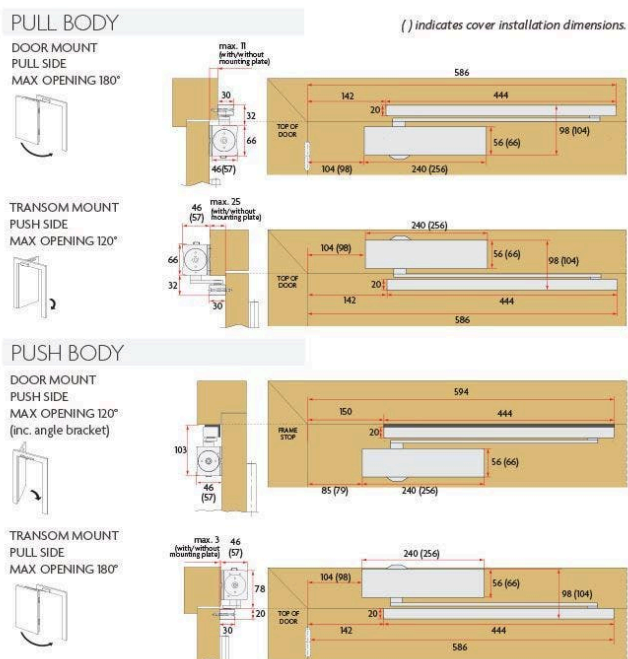

Max Door Width 1100mm
Shop by Collection Sabre 514 Series

ADDITIONAL IMAGES

SABRE 514 Cam Action Push Side Door Closer - Satin Stainless Steel
Scan to view online and for additional product information , or call us on **1800 555 600**.

Print Date: 18/5/25