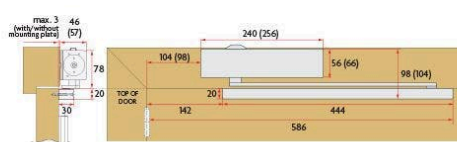

### Sabre 514 Cam Action Push Side Door Closer Satin Stainless Steel

Suits doors Size 1 (40kg/850mm wide) to 4 (80kg/1100mm wide)  
Suits for push side applications only.  
Includes angle mounting bracket  
Adjustable Back Check  
10yr mechanical warranty  
Satin stainless steel finish

## SPECIFICATION

<b>MPN</b>	SAB-DCCA514-PUSH-SSS
<b>Brand</b>	Sabre
<b>Product Width</b>	57mm
<b>Product Height</b>	66mm
<b>Product Length</b>	256mm
<b>Product Finish or Colour</b>	Satin Stainless Steel (SSS)
<b>Product Material</b>	Extruded Aluminium
<b>Includes Fixing Screws</b>	Yes
<b>AS1428.1 Compliant</b>	Yes
<b>Fire Tested</b>	Yes
<b>Spring Strength</b>	Size 1-4 (EN1-4)
<b>Back Check Valve</b>	Yes
<b>Hold Open Type</b>	Optional
<b>Cam Action</b>	Yes
<b>Adjustable Closing Speed</b>	Yes
<b>Delayed Action</b>	No
<b>Hold Open Position</b>	Adjustable to 120°
<b>Arm Type</b>	Slide Rail Track Arm
<b>Push / Pull Side Mounting</b>	Push
<b>Includes PA Bracket</b>	No
<b>Max Door Width</b>	1100mm

DOOR MOUNT  
PULL SIDE  
MAX OPENING 180°

TRANSOM MOUNT  
PUSH SIDE  
MAX OPENING 120°

PUSH BODY

DOOR MOUNT  
PUSH SIDE  
MAX OPENING 120°  
(inc. angle bracket)

TRANSOM MOUNT  
PULL SIDE  
MAX OPENING 180°

( ) indicates cover installation dimensions.