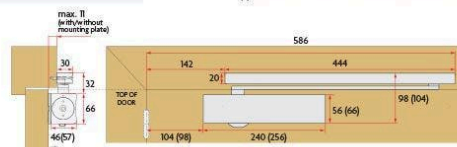

## SPECIFICATION

<b>MPN</b>	SAB-DCCA514-PUSH-SSS
<b>Brand</b>	Sabre
<b>Product Width</b>	57mm
<b>Product Height</b>	66mm
<b>Product Length</b>	256mm
<b>Product Finish or Colour</b>	Satin Stainless Steel (SSS)
<b>Product Material</b>	Extruded Aluminium
<b>Includes Fixing Screws</b>	Yes
<b>AS1428.1 Compliant</b>	Yes
<b>Fire Tested</b>	Yes
<b>Spring Strength</b>	Size 1-4 (EN1-4)
<b>Back Check Valve</b>	Yes
<b>Hold Open Type</b>	Optional
<b>Cam Action</b>	Yes
<b>Adjustable Closing Speed</b>	Yes
<b>Delayed Action</b>	No
<b>Hold Open Position</b>	Adjustable to 120°
<b>Arm Type</b>	Slide Rail Track Arm
<b>Push / Pull Side Mounting</b>	Push
<b>Includes PA Bracket</b>	No
<b>Max Door Width</b>	1100mm

### Sabre 514 Cam Action Push Side Door Closer - Satin Stainless Steel

Scan to view online and for additional product information , or call us on **1800 555 600**.

Print Date: 23/4/24

ADDITIONAL IMAGES

PULL BODY

DOOR MOUNT  
PULL SIDE  
MAX OPENING 180°

TRANSOM MOUNT  
PUSH SIDE  
MAX OPENING 120°

PUSH BODY

DOOR MOUNT  
PUSH SIDE  
MAX OPENING 120°  
(inc. angle bracket)

TRANSOM MOUNT  
PULL SIDE  
MAX OPENING 180°

( ) indicates cover installation dimensions.