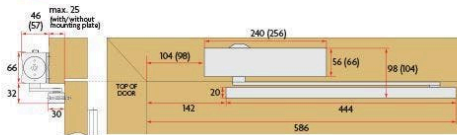

### Sabre 514 Cam Action Push Side Door Closer Satin Stainless Steel

Suits doors Size 1 (40kg/850mm wide) to 4 (80kg/1100mm wide)  
Suits for push side applications only.  
Includes angle mounting bracket  
Adjustable Back Check  
10yr mechanical warranty  
Satin stainless steel finish

### Sabre 514 Cam Action Push Side Door Closer - Satin Stainless Steel

Scan to view online and for additional product information , or call us on **1800 555 600**.

Print Date: 23/4/24

ADDITIONAL IMAGES

PULL BODY

DOOR MOUNT  
PULL SIDE  
MAX OPENING 180°

TRANSOM MOUNT  
PUSH SIDE  
MAX OPENING 120°

PUSH BODY

DOOR MOUNT  
PUSH SIDE  
MAX OPENING 120°  
(inc. angle bracket)

TRANSOM MOUNT  
PULL SIDE  
MAX OPENING 180°

( ) indicates cover installation dimensions.