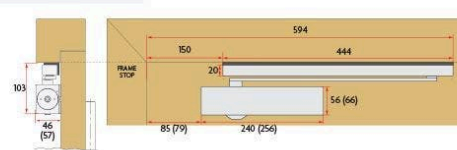

### Sabre 514 Cam Action Push Side Door Closer Satin Stainless Steel

Suits doors Size 1 (40kg/850mm wide) to 4 (80kg/1100mm wide)  
Suits for push side applications only.  
Includes angle mounting bracket  
Adjustable Back Check  
10yr mechanical warranty  
Satin stainless steel finish

## SPECIFICATION

<b>MPN</b>	SAB-DCCA514-PUSH-SSS
<b>Brand</b>	Sabre
<b>Product Width</b>	57mm
<b>Product Height</b>	66mm
<b>Product Length</b>	256mm
<b>Product Finish or Colour</b>	Satin Stainless Steel (SSS)
<b>Product Material</b>	Extruded Aluminium
<b>Includes Fixing Screws</b>	Yes
<b>AS1428.1 Compliant</b>	Yes
<b>Fire Tested</b>	Yes
<b>Spring Strength</b>	Size 1-4 (EN1-4)
<b>Back Check Valve</b>	Yes
<b>Hold Open Type</b>	Optional
<b>Cam Action</b>	Yes
<b>Adjustable Closing Speed</b>	Yes
<b>Delayed Action</b>	No
<b>Hold Open Position</b>	Adjustable to 120°
<b>Arm Type</b>	Slide Rail Track Arm
<b>Push / Pull Side Mounting</b>	Push
<b>Includes PA Bracket</b>	No
<b>Max Door Width</b>	1100mm

DOOR MOUNT  
PULL SIDE  
MAX OPENING 180°

TRANSOM MOUNT  
PUSH SIDE  
MAX OPENING 120°

PUSH BODY

DOOR MOUNT  
PUSH SIDE  
MAX OPENING 120°  
(inc. angle bracket)

TRANSOM MOUNT  
PULL SIDE  
MAX OPENING 180°

( ) indicates cover installation dimensions.