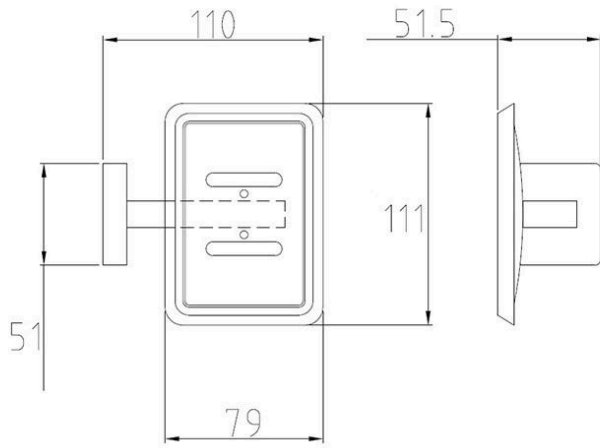

Metlam ML230S Soap Dish with Drain - Satin Stainless Steel

Scan to view online and for additional product information , or call us on **1800 555 600**.

Print Date: 27/4/24