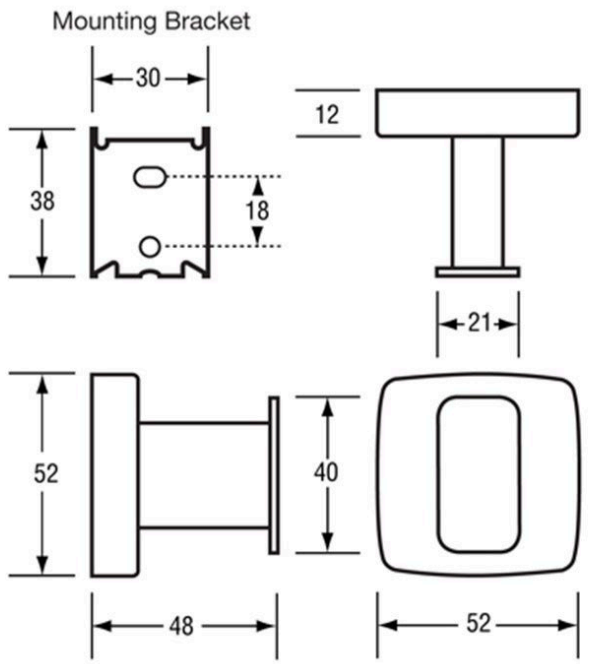

Metlam ML210S Single Robe Hook - Satin Stainless Steel

Scan to view online and for additional product information , or call us on **1800 555 600**.

Print Date: 20/4/24