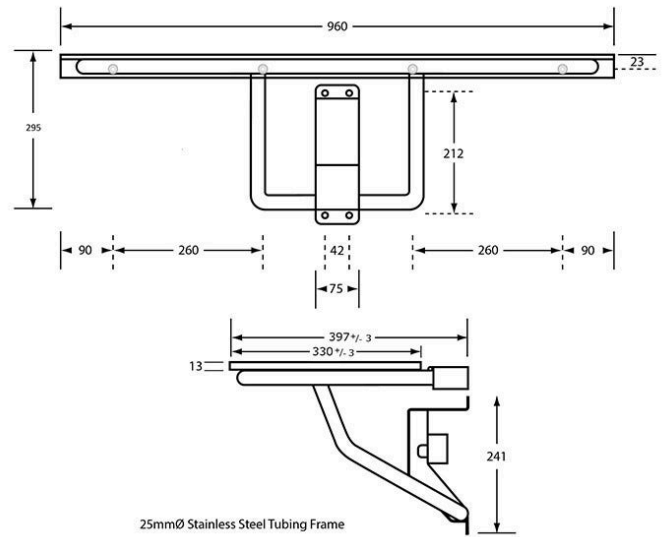

### Metlam Folding Shower Set

Fold away lockable support arm with wall mount guide bracket  
 Low profile upright storage position (support arm will fold up)  
 Guide bracket shall control seat lowering into operating position  
 304 satin stainless steel fram and support arm - 25mmØ  
 304 satin stainless steel wall mount guide bracket  
 13mm white compact laminate single piece seat with 3 bevelled slots for self-draining  
 Surface mount visible fix  
 Accessible compliant when installed in accordance with AS1428.1 guidelines

## SPECIFICATION

<b>MPN</b>	ML994_CL
<b>Brand</b>	Metlam
<b>Product Width</b>	960mm
<b>Product Height</b>	295mm
<b>Projection or Length</b>	397mm
<b>Product Finish or Colour</b>	White / Satin Stainless (WHT) (SSS)
<b>Product Material</b>	304 Stainless Steel, Compact Laminate
<b>AS1428.1 Compliant</b>	Yes
<b>Fixing</b>	Visible Fixed
<b>Open Projection</b>	397mm
<b>Closed Projection</b>	140mm
<b>Blocking Required</b>	Yes
<b>Max Door Weight</b>	200kg
<b>Number of Brackets</b>	2
<b>Product Warranty</b>	1 Year

## ADDITIONAL IMAGES

**Metlam ML994CL Folding Shower Seat - 960 W x 397mm D**

Scan to view online and for additional product information , or call us on **1800 555 600**.

Print Date: 23/4/24

**Metlam ML994CL Folding Shower Seat - 960 W x 397mm D**  
 Scan to view online and for additional product information , or call us on **1800 555 600**.