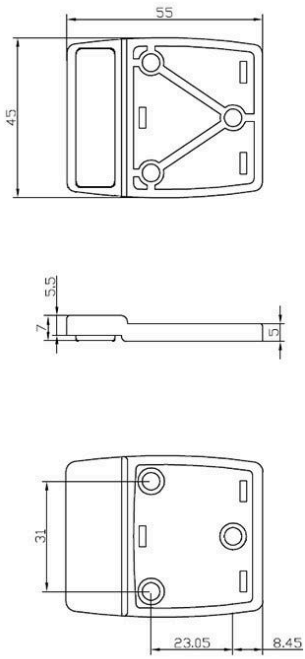

Includes Fixing Screws Yes
Product Warranty 1 Year

ADDITIONAL IMAGES

Metlam Moda Toilet Partition Door Bumper Only - Antimicrobial
Scan to view online and for additional product information , or call us on **1800 555 600**.

Print Date: 26/4/24