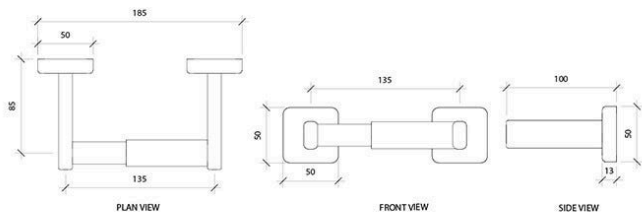

RBA7742-777-001[04/2020]

RBA 7742-777-001 Toilet Roll Holder - Matte Black

Scan to view online and for additional product information , or call us on **1800 555 600**.

Print Date: 20/4/24