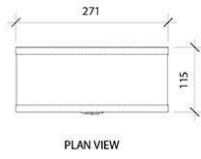

RBA7742-777-004(04/2020)