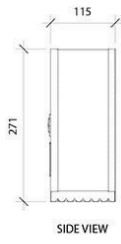

RBA7742-777-004(04/2020)