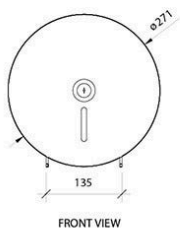

Main Body: Type 304 Stainless Steel

Finish: Matte Black

Capacity: 1 Jumbo toilet roll up to 255mm Dia

Rounded serration for safety

SPECIFICATION

MPN	RBA7742-777-004
Brand	RBA Group
Projection or Length	122mm
Product Diameter	275mm
Product Depth	122mm
Product Finish or Colour	Matte Black (MB)
Product Material	304 Stainless Steel
Includes Fixing Screws	Yes
Lockable	Yes
Fixing	Concealed Fixed
Mounting Type	Surface Mounted
Blocking Required	Yes
Paper Type	Jumbo Roll x 1
Product Warranty	1 Year

ADDITIONAL IMAGES

RBA 7742-777-004 Toilet Roll Holder - Jumbo Model - Matte Black

Scan to view online and for additional product information , or call us on **1800 555 600**.

Print Date: 17/4/24

RBA7742-777-004(04/2020)