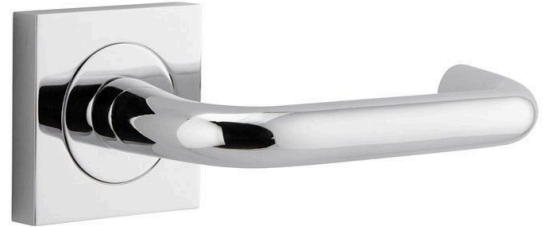

# Tradco 20364 Oslo Lever on Square Rose - CP

SKU THA-20364

MPN20364

### Tradco 20364 Oslo Lever on Square Rose - CP

The Oslo lever is both fire-rated and DDA compliant, making it the perfect option for any commercial project. Available in Tradco's full range of finishes complementing our other products and accessories.

### Features

Compliant with Australian Standards As 1428.1-2009 Design for Access & Mobility  
Fire-tested to 2 hours on FIRECORE doors  
Concealed fix lever on round rose  
Chrome Plated  
Available in 10 finishes  
Long plate furniture can be punched to suit commercial locks  
Suits internal or external application  
Timber screws, tie bolts and fitting instructions supplied  
Backplate 52mm Projection 57mm