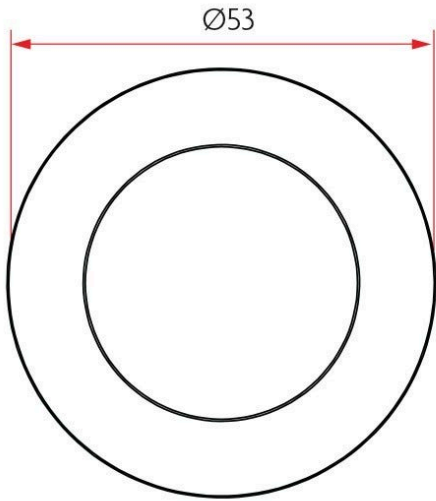

SABRE R53 Series Blank Round Rose - Satin Stainless Steel
Scan to view online and for additional product information , or call us on **1800 555 600**.

Print Date: 17/3/25