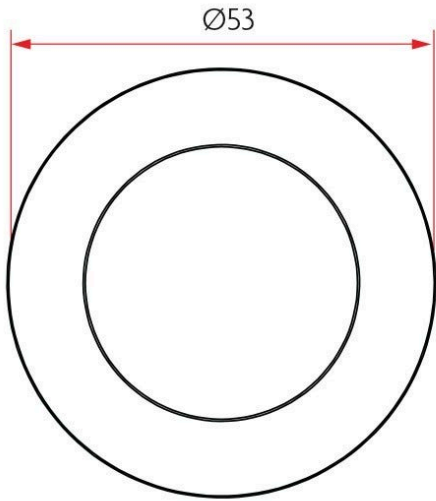

Sabre 53mm Blank Round Rose R53 - Satin Stainless Steel

SKU SAB-BR-R53-SSS

MPN SAB-BR-R53-SSS

DESCRIPTION

Sabre 53mm Blank Round Rose R53 - SSS

Dimensions: 53mm x 10mm
41mm fixing centres
Includes M4 fixing screws
Satin stainless steel finish

SPECIFICATION

MPN	SAB-BR-R53-SSS
Brand	Sabre
Projection or Length	10mm
Rose Diameter	53mm
Product Finish or Colour	Satin Stainless Steel (SSS)
Product Material	304 Stainless Steel
Includes Fixing Screws	Yes
Fire Tested	Yes
SCEC Rating	No
Handing	Non-Handed
Fixing	Concealed Fixed
Product Warranty	10 Years Mechanical

ADDITIONAL IMAGES

Sabre 53mm Blank Round Rose R53 - Satin Stainless Steel

Scan to view online and for additional product information , or call us on **1800 555 600**.

Print Date: 17/4/24

Sabre 53mm Blank Round Rose R53 - Satin Stainless Steel