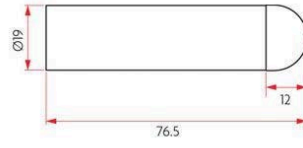

Sabre 550 Door Stop - Satin Stainless Steel

Scan to view online and for additional product information , or call us on **1800 555 600**.

Print Date: 30/4/24