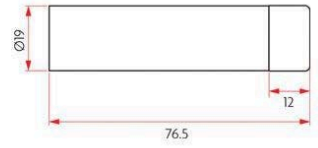

Sabre 550 Door Stop - Satin Stainless Steel

Scan to view online and for additional product information , or call us on **1800 555 600**.

Print Date: 30/4/24