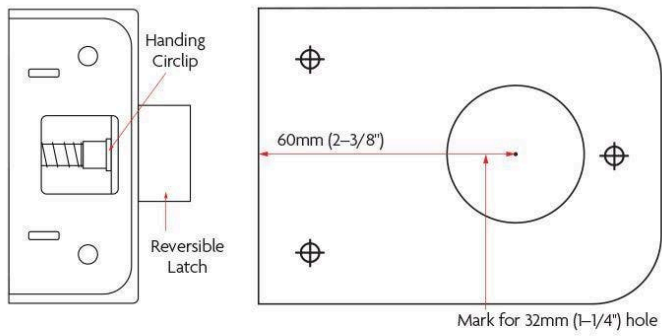

### Sabre 550 Nightlatch No Cylinder Satin Stainless Steel

Suits 32-50mm Doors  
60mm Backset  
304 Stainless Steel Case  
Satin Stainless Steel  
Open in & Open out Strikes included  
Reversible Latch  
Cylinder Available Separately  
Fire Rated (2Hr)

## SPECIFICATION

<b>MPN</b>	SAB-NL550-SSS
<b>Brand</b>	Sabre
<b>Product Width</b>	95mm
<b>Product Height</b>	69mm
<b>Projection or Length</b>	39mm
<b>Product Finish or Colour</b>	Satin Stainless Steel (SSS)
<b>Product Material</b>	Stainless Steel
<b>Lock Backset</b>	60mm
<b>Includes Fixing Screws</b>	Yes
<b>Bolt / Latch Material</b>	Stainless Steel
<b>AS1428.1 Compliant</b>	No
<b>Fire Rating</b>	Yes
<b>Fire Tested</b>	Yes
<b>SCEC Rating</b>	No
<b>Includes Cylinder</b>	No
<b>Cylinder Cut Out Profile</b>	Rim
<b>Includes Strike Plate</b>	Yes
<b>Can be Master Keyed</b>	Yes
<b>Bolt Throw</b>	15mm
<b>Lockable</b>	Yes
<b>Has Deadlatching</b>	No

### Sabre 550 Nightlatch No Cylinder - Satin Stainless Steel

Scan to view online and for additional product information , or call us on **1800 555 600**.

Print Date: 26/4/24

<b>Suits Rebated Doors</b>	Yes
<b>Min Door Thickness</b>	32mm
<b>Max Door Thickness</b>	50mm
<b>Product Warranty</b>	5 Years

**ADDITIONAL IMAGES**

Inward Opening Strike Plate

Outward Opening Strike Plate

**Sabre 550 Nightlatch No Cylinder - Satin Stainless Steel**  
 Scan to view online and for additional product information , or call us on **1800 555 600**.