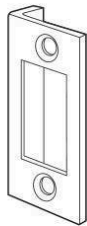

### Sabre 550 Nightlatch No Cylinder Satin Stainless Steel

Suits 32-50mm Doors  
60mm Backset  
304 Stainless Steel Case  
Satin Stainless Steel  
Open in & Open out Strikes included  
Reversible Latch  
Cylinder Available Separately  
Fire Rated (2Hr)

## SPECIFICATION

<b>MPN</b>	SAB-NL550-SSS
<b>Brand</b>	Sabre
<b>Product Width</b>	95mm
<b>Product Height</b>	69mm
<b>Projection or Length</b>	39mm
<b>Product Finish or Colour</b>	Satin Stainless Steel (SSS)
<b>Product Material</b>	Stainless Steel
<b>Lock Backset</b>	60mm
<b>Includes Fixing Screws</b>	Yes
<b>Bolt / Latch Material</b>	Stainless Steel
<b>AS1428.1 Compliant</b>	No
<b>Fire Rating</b>	Yes
<b>Fire Tested</b>	Yes
<b>SCEC Rating</b>	No
<b>Includes Cylinder</b>	No
<b>Cylinder Cut Out Profile</b>	Rim
<b>Includes Strike Plate</b>	Yes
<b>Can be Master Keyed</b>	Yes
<b>Bolt Throw</b>	15mm
<b>Lockable</b>	Yes
<b>Has Deadlatching</b>	No

### Sabre 550 Nightlatch No Cylinder - Satin Stainless Steel

Scan to view online and for additional product information , or call us on **1800 555 600**.

Print Date: 26/4/24

<b>Suits Rebated Doors</b>	Yes
<b>Min Door Thickness</b>	32mm
<b>Max Door Thickness</b>	50mm
<b>Product Warranty</b>	5 Years

**ADDITIONAL IMAGES**

Inward Opening Strike Plate

Outward Opening Strike Plate

**Sabre 550 Nightlatch No Cylinder - Satin Stainless Steel**  
 Scan to view online and for additional product information , or call us on **1800 555 600**.